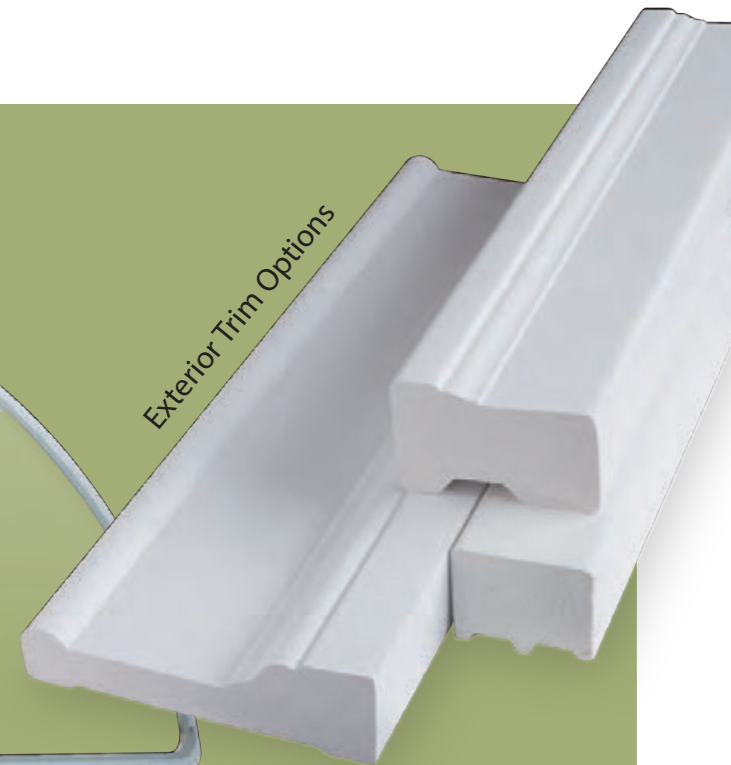

a world of options.

An Array of Options.

Add the finishing touch to your Lucent windows and doors with a coordinated combination of exterior trim and hardware. From brass to bronze, goldtone to pewter, our hardware allows you to create a look you will love. Include one of our many exterior trim options to add architectural detail and beauty to the exterior of your home.

SDL Profile Choices

The Difference is in the Details.

Grilles - The grille is an architectural detail that adds sophistication to your windows and doors. Whether profiled or flat, between the glass or surrounding it, our selection of custom grilles offers the choices that let you set your windows apart from the rest.

Simulated Divided Light - Looking for the ultimate combination of look and performance in a divided-light window? Lucent's simulated divided light is achieved with an aluminum extrusion on the exterior and a wood grille on the interior of the window.