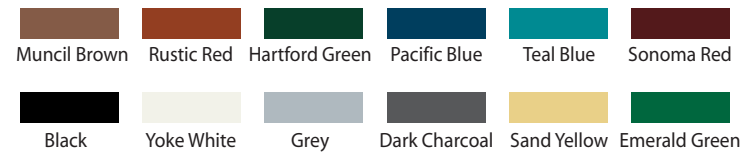

Standard clad colors

Select clad colors

* Over 180 custom colors available. See page 15 or contact your dealer.

Lucent, it's what dream homes are made of.

Builder's Choice Series

Double Hung | Casement | Awning | Hinge Door | Rolling Door | Specialty

The Lucent Builder's Choice Series comes in a variety of popular styles and elegant shapes to give your home the charming look you've always desired. Choose from a variety of colors, finishes, hardware and other options to give your windows and doors the perfect look and feel. The Builder's Choice Series features aluminum clad wood construction and offers tremendous value over most clad wood windows.

Finish colors

Primed

Unfinished

Replacement Series

Name your size, shape and color.

The Lucent Replacement Series consists of high-quality, energy-efficient windows available in an industry-leading range of standard sizes. Even if you cannot find a standard size to meet your needs, chances are we can build it to your exact specifications. Lucent replacement windows enable homeowners to upgrade the quality of their windows, while updating the look of their home with a wide variety of sash, hardware and finish options.

Beyond the limits of imagination.

Mansion Series standard clad colors

Mansion Series select clad colors

Builder's Choice Series standard clad colors

Mansion Series custom clad colors

This chart is intended as a reference guide only.
RAL print simulation displayed may not
exactly match RAL identified color standards.
Contact your Lucent dealer for an actual RAL color sample.