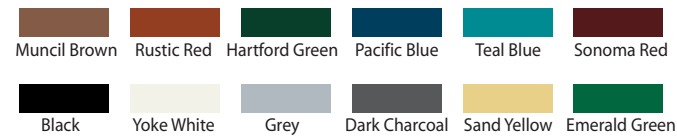

More style. More shapes. More choice.

Mansion Series

Double Hung | Casement | Awning | Hinge Door | Rolling Door | Specialty

Our premium aluminum clad window and door line, the Mansion Series, includes elegant and durable products available in a variety of styles. Give your windows and doors the perfect look and feel by selecting from our array of colors, finishes, hardware and other options. This exquisite series is built with a high-quality extruded aluminum exterior and your choice of wood species.

Standard clad colors

Select clad colors

* Over 180 custom colors available. See page 15 or contact your dealer.

Lucent, it's what dream homes are made of.

Builder's Choice Series

Double Hung | Casement | Awning | Hinge Door | Rolling Door | Specialty

The Lucent Builder's Choice Series comes in a variety of popular styles and elegant shapes to give your home the charming look you've always desired. Choose from a variety of colors, finishes, hardware and other options to give your windows and doors the perfect look and feel. The Builder's Choice Series features aluminum clad wood construction and offers tremendous value over most clad wood windows.

Beyond the limits of imagination.

Mansion Series standard clad colors

Mansion Series select clad colors

Builder's Choice Series standard clad colors

Mansion Series custom clad colors

This chart is intended as a reference guide only.
RAL print simulation displayed may not
exactly match RAL identified color standards.
Contact your Lucent dealer for an actual RAL color sample.