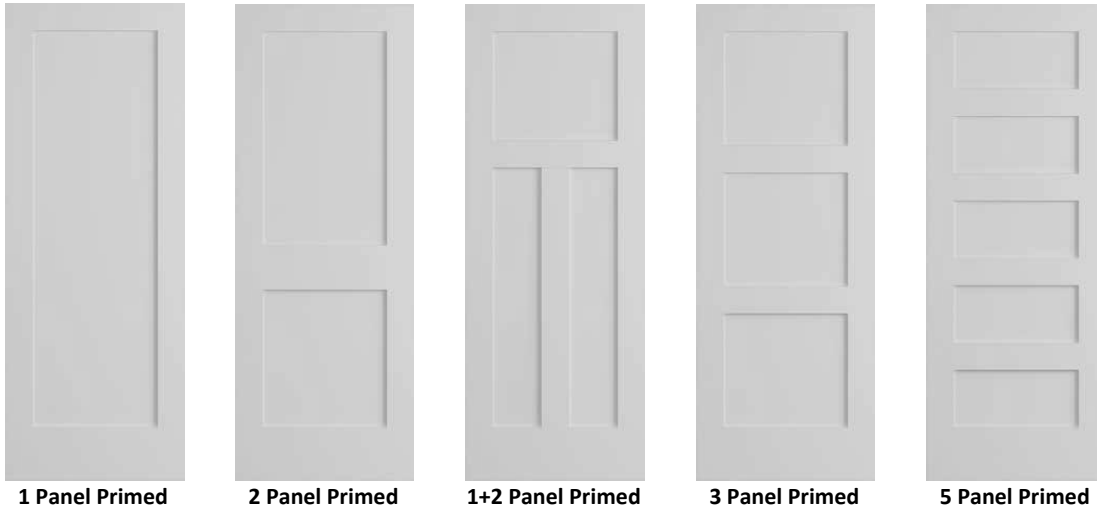

* Three panel configuration

Shaded Items = Special Order

Sticking Profile

Panel Profile

Frameport Shaker Style Doors

- A complete line of Shaker style doors in a broad range of panel configurations
- 1-3/8" Interior wood door
- Superior white priming – two coats with sanding between coats
- Top and bottom of door is factory sealed for reliable performance
- Environmentally friendly, FSC certified
- 5-year limited warranty
- All doors are full and square and shipped with polyolefin wrap

Size	1 Panel Primed		2 Panel Primed		1+2 Panel Primed		3 Panel Primed		5 Panel Primed	
	Item#	Price	Item#	Price	Item#	Price	Item#	Price	Item#	Price
1/6 x 6/8 x 1-3/8	3249514	164.00	-	-	-	-	-	-	-	-
2/0 x 6/8 x 1-3/8	3249549	189.00	3347486	180.00	3347001	207.00	3341690	207.00	3347320	203.00
2/4 x 6/8 x 1-3/8	3249565	207.00	3347508	199.00	3347028	226.00	3341712	231.00	3347346	224.00
2/6 x 6/8 x 1-3/8	3249573	217.00	3347516	209.00	3347036	237.00	3341720	242.00	3347354	235.00
2/8 x 6/8 x 1-3/8	3249581	226.00	3347524	219.00	3347044	247.00	3341739	254.00	3347362	247.00
3/0 x 6/8 x 1-3/8	3249603	246.00	3347540	239.00	3347060	268.00	3341755	279.00	3347389	269.00