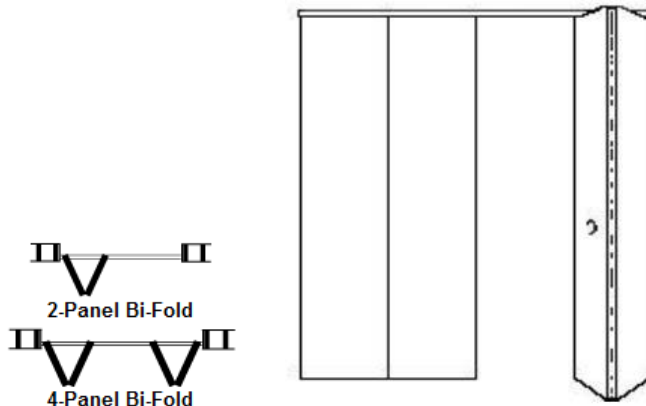

- 1-3/8" door panels
- Birch bifolds have lauan backs
- Track & hardware included
- Carton packaged units

Size	Style	LL	BL
		Lauan	Birch
2'0" x 6'8"	2-Panel	92.34	116.37
2'4" x 6'8"	2-Panel	101.46	128.28
2'6" x 6'8"	2-Panel	101.46	128.28
2'8" x 6'8"	2-Panel	105.87	104.16
3'0" x 6'8"	2-Panel	110.46	141.24
3'0" x 6'8"	4-Panel	194.19	243.54
4'0" x 6'8"	4-Panel	176.19	225.54
5'0" x 6'8"	4-Panel	193.17	248.70
6'0" x 6'8"	2-Panel	210.09	270.84