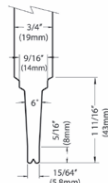

Panel Profile

Shaded Items = Special Order