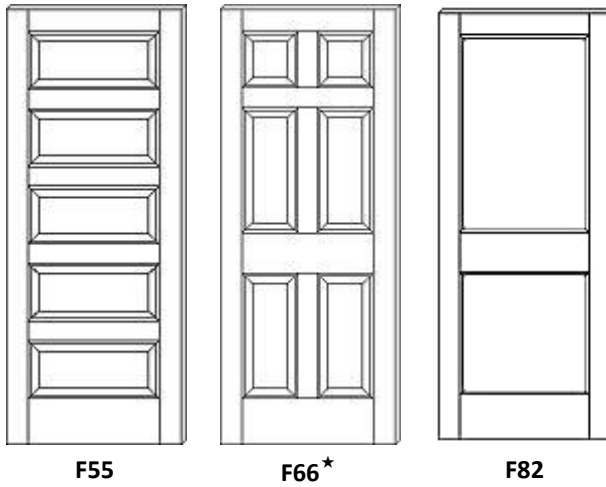

♦ Widths below 2'0" have smaller stiles

❖ Woodgrain Specs. We are transitioning from Frameport to Woodgrain. Frameport specs will differ.

See page B7 for wood door handling & finishing instructions

1-3/8 Fir Doors

DFI/DOI

*Widths below 2'0" are 3 panel

	F55	F66	F82 Wood Panels	F82 ♦ MDF Panels
1'0" x 6'8"	—	373.70	—	—
1'3" x 6'8"	385.80	—	—	—
1'4" x 6'8"	—	373.70	425.26	—
1'6" x 6'8"	385.80	373.70	425.26	—
1'8" x 6'8"	385.80	373.70	425.26	—
2'0" x 6'8"	401.25	387.80	446.45	369.22 ♦
2'4" x 6'8"	409.10	394.85	473.15	—
2'6" x 6'8"	409.10	394.85	473.15	—
2'8" x 6'8"	409.10	394.85	473.15	375.86 ♦
3'0" x 6'8"	416.65	398.40	500.15	382.52 ♦