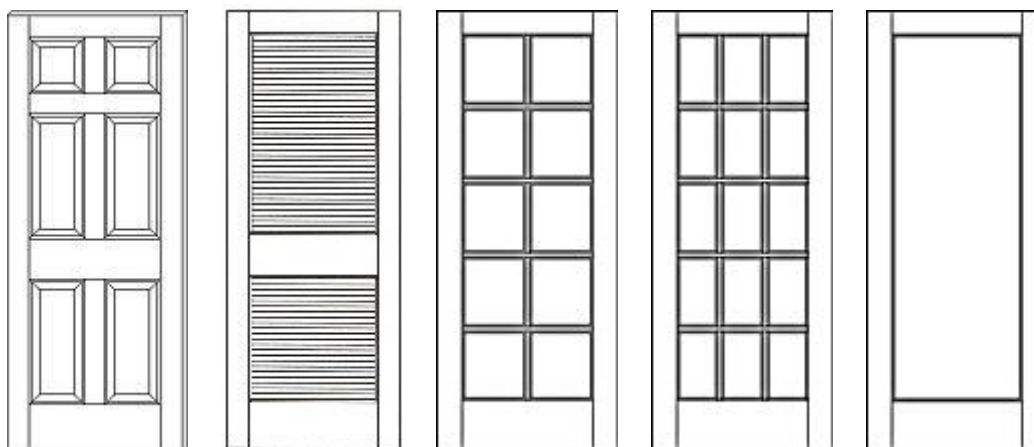

1-3/8 Pine Doors

IDP/IDPR

WP66R

ND730

P1510

P1515

P1501

♦ Widths less than 2'0" are 2 or 3 panel

	Single Hip WP66R	P1510/1515 Primed	ND730 Primed	ND730P Plantation Primed	P1505/1510/ 1515	P1501CL Clear	P1501FR Frosted
1'0" x 6'8"	147.06	—	—	—	—	—	—
1'2" x 6'8"	147.06	—	—	—	—	—	—
1'3" x 6'8"	147.06	—	—	—	—	—	—
1'4" x 6'8"	147.06	—	—	—	—	—	—
1'6" x 6'8"	147.06	—	143.44	208.14	175.86 (1505)	—	—
1'8" x 6'8"	159.00	—	—	—	—	—	—
2'0" x 6'8"	164.22	201.60 (1510)	187.56	215.64	182.04 (1510)	180.34	213.64
2'2" x 6'8"	175.08	—	—	—	—	—	—
2'4" x 6'8"	175.08	—	220.48	262.20	—	—	—
2'6" x 6'8"	184.32	237.18 (1515)	220.48	244.18	207.06 (1515)	202.92	255.42
2'8" x 6'8"	188.56	241.98 (1515)	231.66	280.86	214.44 (1515)	213.84	268.60
3'0" x 6'8"	202.60	246.70 (1515)	242.58	277.86	232.38 (1515)	229.14	298.38

Shaded Items = Special Order

Specifications

Door	Stiles	Top Rail	Cross Rail	Lock Rail	Bottom Rail	Mullions	Raised Panel
WP66R ♦	4-9/16"	4-9/16"	4-9/16"	7-1/2"	9"	4-9/16"	3/4"
WP66DHR	4-1/2"	4-7/16"	4-1/2"	7-1/2"	9-1/16"	4-1/2"	5/8"
ND730 ❖	4-1/4"	4-7/32"	N/A	5-3/16"	7-1/8"	N/A	N/A
P1510/1515	4-9/16"	4-9/16"	N/A	N/A	9"	1-5/16"	N/A

♦ Widths below 2'0" have smaller stiles

❖ Woodgrain Specs. We are transitioning from Frameport to Woodgrain. Frameport specs will differ.

See page B7 for wood door handling & finishing instructions