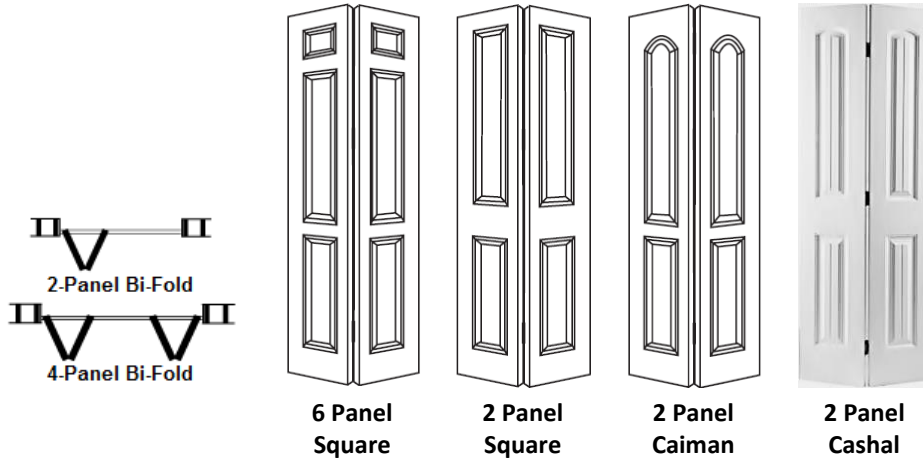

Molded Bifold Doors

DEB

- 1-3/8" primed door panels
- Molded design both sides
- Flush mount hinges on back of panels
- Track & hardware included
- Carton packaged units

Size	Style	EL	ELS	CAR	CAIM	CASH
		6 Panel Square Textured	6 Panel Square Smooth	2 Panel Square Smooth	2 Panel Roman Smooth	2 Panel Cashal Smooth
2'0" x 6'8"	2-Panel	105.78	105.78	105.78	105.78	105.78
2'4" x 6'8"	2-Panel	112.62	112.62	—	—	—
2'6" x 6'8"	2-Panel	112.62	112.62	112.62	112.62	112.62
2'8" x 6'8"	2-Panel	126.78	126.78	—	—	—
3'0" x 6'8"	2-Panel	126.78	126.78	126.78	126.78	126.78
4'0" x 6'8"	4-Panel	201.72	201.72	201.72	201.72	201.72
5'0" x 6'8"	4-Panel	222.57	222.57	222.57	222.57	222.57
6'0" x 6'8"	4-Panel	242.25	242.25	242.25	242.25	242.25

Shaded Items = Special Order

See page C9 for cased openings

**SEE OUR SALESMAN OR CALL OUR OFFICE
FOR 250 PANEL MINIMUM DROP SHIPMENT PRICES**