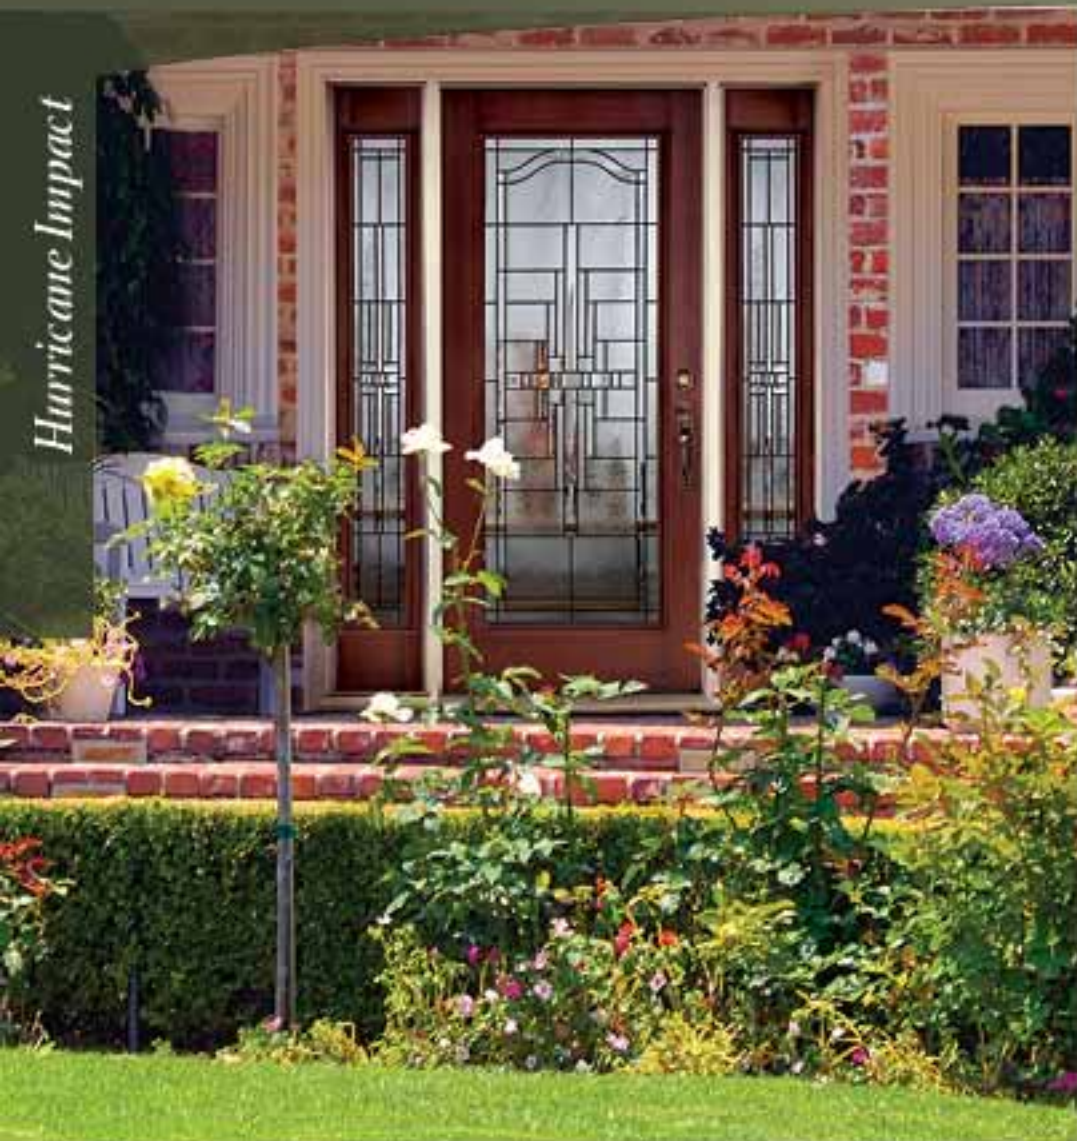

Decorative Selection

Tuscany