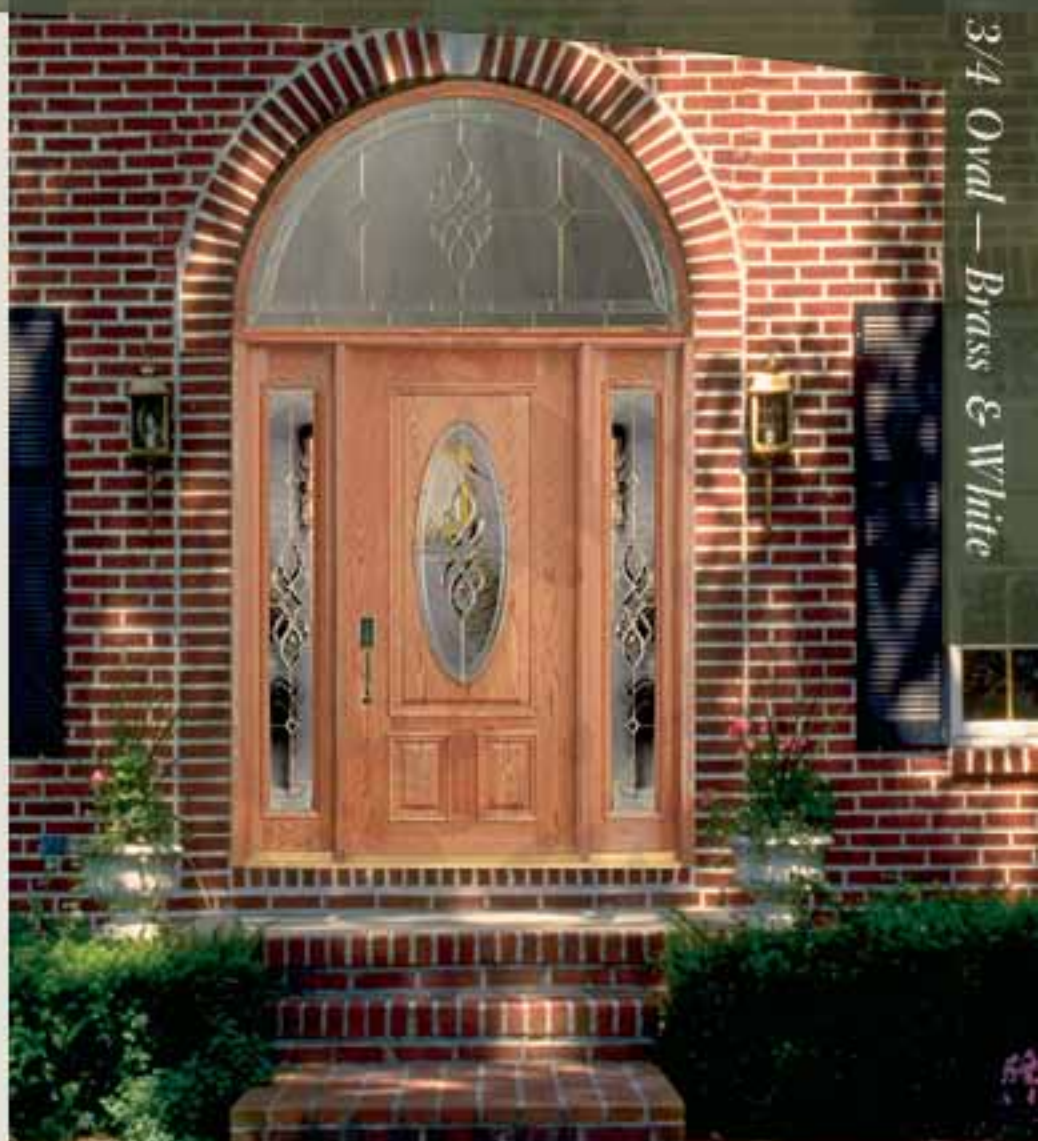

TAJ 3947Taj Doorglass with 3026TAJ Sidelights and Half Round Transom