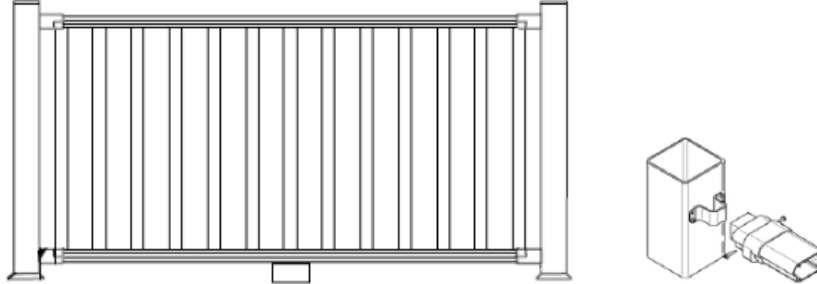

Certainteed EverNew Vinyl Railing

RAIL

Clearance Limited to inventory on hand

Kingston Railing is listed with the ICC-ES and meets ICC building code standards.

Kingston Railing System - Boxed Sections

Includes top and bottom rails, balusters, and mounting brackets

Manufacturer #	Flat Sections	Stock #	Net	Qty
E285006	6', 1-1/2" x 1-1/2" x 33-1/4" Square Baluster	6FLAT	75.50	5
E285008	8', 1-1/2" x 1-1/2" x 33-1/4" Square Baluster	8FLAT	99.50	1
	Stair Sections			
E286008	8', 1-1/2" x 1-1/2" x 32-1/2" Square Baluster	8FLATST	98.50	4

Kingston Railing System - Bracket Kits

Includes aluminum brackets, vinyl trim covers, crush block and hardware

Extra brackets required for special applications, or when rail sections are cut into 2 or more smaller sections