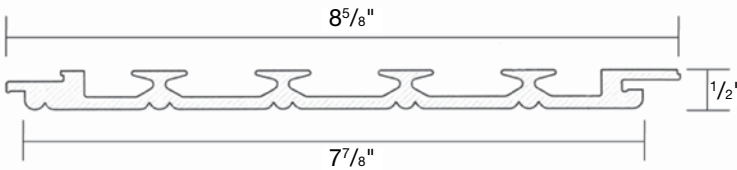

PermaPorch Ceiling

- Pre-finished white or sky blue
- Hidden Fastening (Blind Nail)
- Can be Installed on 24" Centers
- Can be easily painted

- 1 pc. (7⁷/₈" x 12') = 7.9 sq. ft. of Coverage
- 1 pc. (7⁷/₈" x 16') = 10.5 sq. ft. of Coverage

White

Sky Blue

Pre-finished to match the PermaPorch Railing, the PermaPorch Ceiling is another low maintenance product in the HB&G PermaPorch package. It can be used as a beaded ceiling, or as an accent to any room as a dramatic wainscoting. With the PermaPorch Ceiling, you and your family will enjoy a seamless and stylish porch ceiling fo years to come. Once it's installed, it offers lasting beauty so you can sit back, relax, and enjoy the good life.

Pre-Finished

The PermaPorch Ceiling comes pre-finished white or sky blue, ready to install in 12 ft. and 16 ft. lengths. It can also be painted to match the look and feel of your home. Then, to finish it off, choose from a variety of ceiling moldings available.