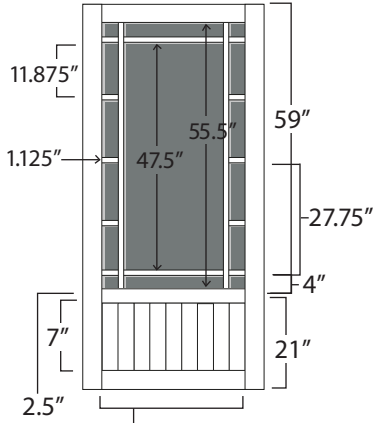

### Tradition

30" - 6.6"  
 32" - 7.3"  
 36" - 8.6"

Stile: 2.5"  
 Rails: 2.5"  
 Bottom Rail: 3.5"

### Savannah

30" - 10.25"  
32" - 11.25"  
36" - 13.25"

Stile: 3.5"  
Rails: 2.5"  
Top & Bottom  
Rails: 3.5"  
*\*Large Gingerbread*

### Prairie View

30" - 10.25"  
32" - 11.25"  
36" - 13.25"

Stile: 3.5"  
Rails: 2.5"  
Top & Bottom  
Rails: 3.5"  
*\* 1.125-Mutton*

### Brookgreen

30" - 2.5"  
32" - 3"  
36" - 3.5"

Stile: 3.5"  
Rails: 3.5"  
Bars: 1.5"

**Scottsdale Camden**

30" - 23"  
32" - 25"  
36" - 29"

Stile: 3.5"  
Middle Rail: 2.5"  
Top & Bottom  
Rails: 3.5"  
*\*Mutton - 1.125"*