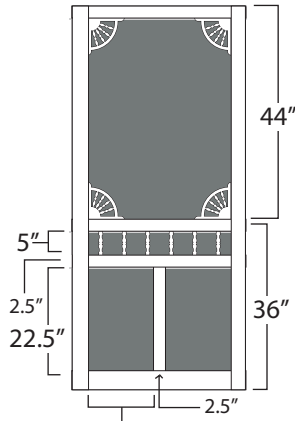

Riverside

30" - 11.25"
32" - 12.25"
36" - 14.25"

Stile: 2.5"
Middle Rails: 2.5"
Top Rail: 2.5
Bottom Rail: 3.5"
*Spindles 4" o/c from center
*Wagonwheel Gingerbread