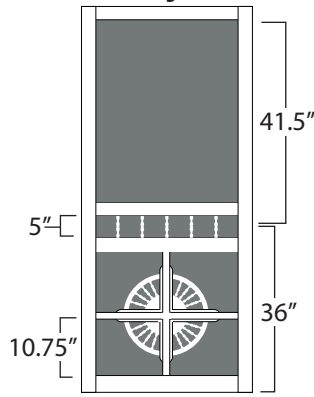

Winyah

30" - 12"
32" - 13"
36" - 15"

Stile: 2.5"
Rails: 2.5"
Bottom Rail: 3.5"