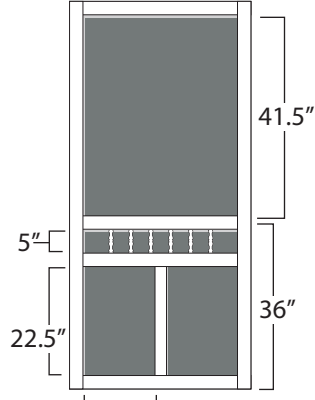

### Lafayette

30" - 11.25"  
 32" - 12.25"  
 36" - 14.25"

Stile: 2.5"  
 Rails: 2.5"  
 Bottom Rail: 3.5"

### Litchfield

30" - 11.25"  
 32" - 12.25"  
 36" - 14.25"

Stile: 2.5"  
 Rails: 2.5"  
 Bottom Rail: 3.5"  
*\*Spindles are 4" on center*

### Tradition

30" - 6.6"  
 32" - 7.3"  
 36" - 8.6"

Stile: 2.5"  
 Rails: 2.5"  
 Bottom Rail: 3.5"

### Five Bar

30" - 2.5"  
 32" - 3"  
 36" - 3.5"

Stile: 3.5"  
 Rails: 3.5"  
 Bars: 1.5"