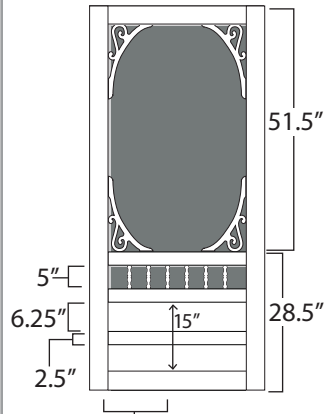

Riverview

30" - 12"
32" - 13"
36" - 15"

Stile: 3.5"
Rails: 2.5"
Top & Bottom
Rail: 3.5"
*Spindles are 4" from center
*Medium Gingerbread