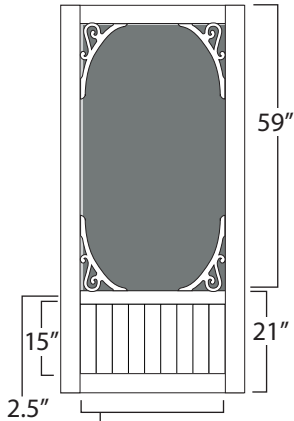

Waverly

30" - 23"
32" - 25"
36" - 29"

Stile: 3.5"
Middle Rail: 2.5"
Top & Bottom
Rails: 3.5"
*Medium Gingerbread