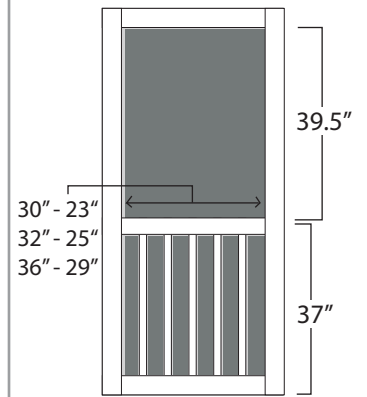

### Waccamaw

30" - 6.6"  
 32" - 7.3"  
 36" - 8.6"

Stile: 2.5"  
 Rails: 2.5"  
 Bottom Rail: 3.5"  
*\*Spindles are 4" on center*

### Heritage

30" - 10.25"  
 32" - 11.25"  
 36" - 13.25"

Stile: 3.5"  
 Rails: 2.5"  
 Bottom Rail: 3.5"

### Winyah

30" - 12"  
 32" - 13"  
 36" - 15"

Stile: 2.5"  
 Rails: 2.5"  
 Bottom Rail: 3.5"

### Five Bar

30" - 2.5"  
 32" - 3"  
 36" - 3.5"

Stile: 3.5"  
 Rails: 3.5"  
 Bars: 1.5"