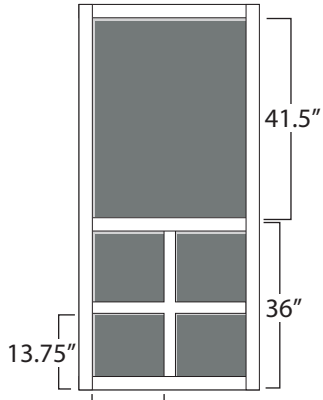

### Lafayette

30" - 11.25"  
 32" - 12.25"  
 36" - 14.25"

Stile: 2.5"  
 Rails: 2.5"  
 Bottom Rail: 3.5"

### Litchfield

30" - 11.25"  
 32" - 12.25"  
 36" - 14.25"

Stile: 2.5"  
 Rails: 2.5"  
 Bottom Rail: 3.5"  
*\*Spindles are 4" on center*

### Tradition

30" - 6.6"  
 32" - 7.3"  
 36" - 8.6"

Stile: 2.5"  
 Rails: 2.5"  
 Bottom Rail: 3.5"

### Five Bar

30" - 2.5"  
 32" - 3"  
 36" - 3.5"

Stile: 3.5"  
 Rails: 3.5"  
 Bars: 1.5"