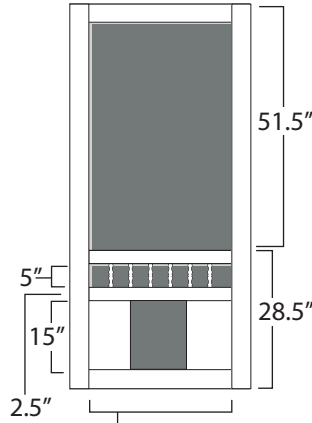

### Savannah

30" - 10.25"  
32" - 11.25"  
36" - 13.25"

Stile: 3.5"  
Rails: 2.5"  
Top & Bottom  
Rails: 3.5"  
*\*Large Gingerbread*

### Prairie View

30" - 10.25"  
32" - 11.25"  
36" - 13.25"

Stile: 3.5"  
Rails: 2.5"  
Top & Bottom  
Rails: 3.5"  
*\* 1.125-Mutton*

### Brookgreen

30" - 2.5"  
32" - 3"  
36" - 3.5"

Stile: 3.5"  
Rails: 3.5"  
Bars: 1.5"

**Scottsdale Camden**

30" - 23"  
32" - 25"  
36" - 29"

Stile: 3.5"  
Middle Rail: 2.5"  
Top & Bottom  
Rails: 3.5"  
*\*Mutton - 1.125"*

**Southport Large**

30" - 23"  
32" - 25"  
36" - 29"

Stile: 3.5"  
Middle Rails: 2.5"  
Top & Bottom  
Rails: 3.5"  
*\*Spindles 4" o/c from center*  
*\*15"x9" Pet Opening*

**Southport XL**

30" - 23"  
32" - 25"  
36" - 29"