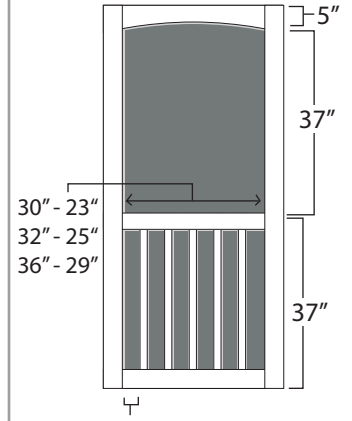

Brookgreen

30" - 2.5"
32" - 3"
36" - 3.5"

Stile: 3.5"
Rails: 3.5"
Bars: 1.5"