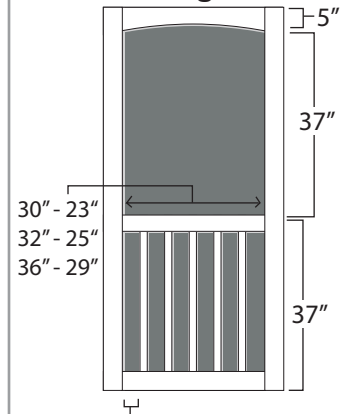

Brookgreen

30" - 2.5"
32" - 3"
36" - 3.5"

Stile: 3.5"
Rails: 3.5"
Bars: 1.5"