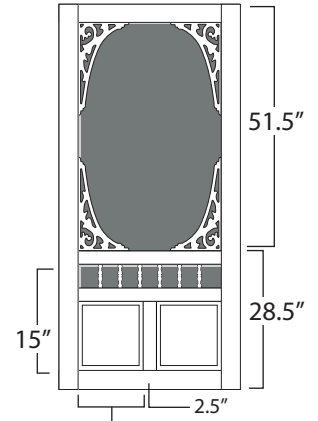

Georgian

30" - 10.25"
32" - 11.25"
36" - 13.25"

Stile: 3.5"
Middle Rails: 2.5"
Top & Bottom
Rails: 3.5"
*Spindles 4" o/c from center
*Large Gingerbread