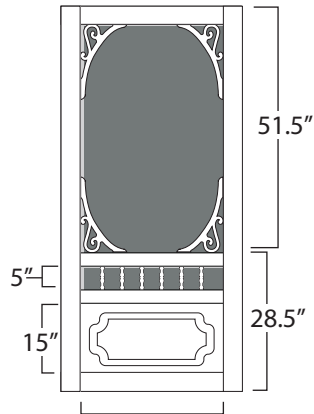

Belle Harbour

30" - 23"
32" - 25"
36" - 29"

Stile: 3.5"
Rails: 2.5"
Top & Bottom
Rails: 3.5"
*Spindles are 4" from center
*Medium Gingerbread