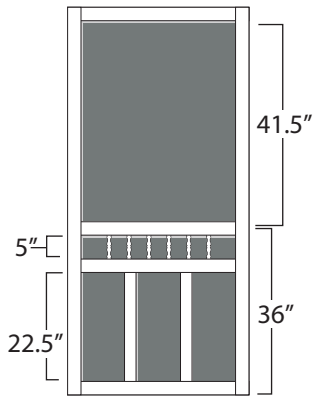

Waccamaw

30" - 6.6"
32" - 7.3"
36" - 8.6"

Stile: 2.5"
Rails: 2.5"
Bottom Rail: 3.5"
*Spindles are 4" on center