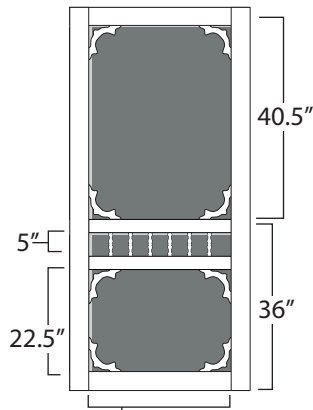

### Five Bar

30" - 2.5"  
 32" - 3"  
 36" - 3.5"

Stile: 3.5"  
 Rails: 3.5"  
 Bars: 1.5"

### Carolina

30" - 10.25"  
 32" - 11.25"  
 36" - 13.25"

Stile: 3.5"  
 Middle Rails: 2.5"  
 Top & Bottom  
 Rails: 3.5"

### Georgetown

30" - 23"  
 32" - 25"  
 36" - 29"

Stile: 3.5"  
 Middle Rails: 2.5"  
 Top & Bottom  
 Rails: 3.5"