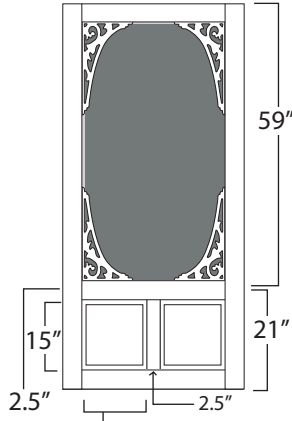

Savannah

30" - 10.25"
32" - 11.25"
36" - 13.25"

Stile: 3.5"
Rails: 2.5"
Top & Bottom
Rails: 3.5"
*Large Gingerbread