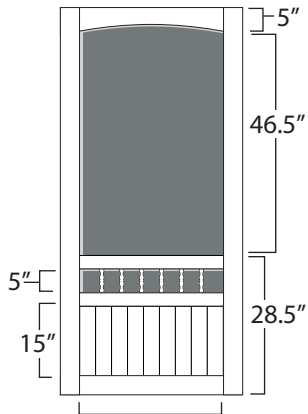

Greenview

30" - 23"
32" - 25"
36" - 29"

Stile: 3.5"
Middle Rails: 2.5"
Top & Bottom
Rail: 3.5"