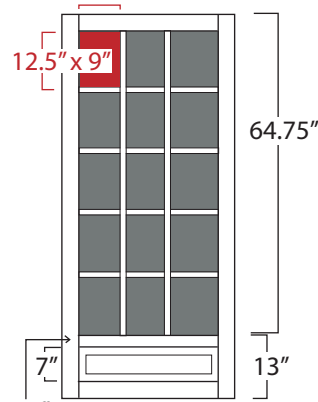

### Tradition

30" - 6.6"  
 32" - 7.3"  
 36" - 8.6"

Stile: 2.5"  
 Rails: 2.5"  
 Bottom Rail: 3.5"

### Five Bar

30" - 2.5"  
 32" - 3"  
 36" - 3.5"

Stile: 3.5"  
 Rails: 3.5"  
 Bars: 1.5"

Stile: 2.5"  
Middle Rails: 2.5"  
Top Rail: 2.5  
Bottom Rail: 3.5"  
*\*Mutton - 1.125"*

**Vinyl T-Bar**

32" - 12.6875" (12 11/16)  
36" - 14.6875" (14 11/16)

Stile: 2.75"  
Middle Rails: 1.125"  
Top & Bottom  
Rail: 2.75"

**Multi-Lite (French Door)**

34" w X 77.75" h

Stile: 3.5"  
Rails: 2.5"  
Top & Bottom  
Rails: 3.5"  
*\*Mutton - 1.125"*

**Fullview (French Door)**

34" w X 77.75" h

Stile: 3.5"  
Rails: 2.5"  
Top & Bottom  
Rails: 3.5"