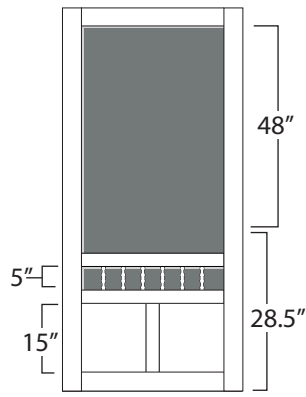

Heritage

30" - 10.25"
32" - 11.25"
36" - 13.25"

Stile: 3.5"
Rails: 2.5"
Bottom Rail: 3.5"