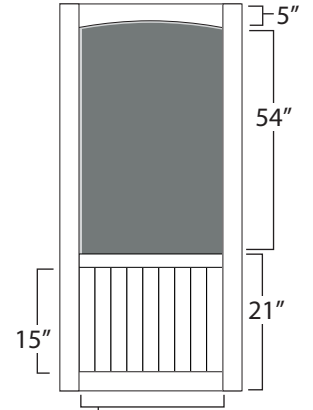

Seabrook

30" - 23"
32" - 25"
36" - 29"

Stile: 3.5"
Rail: 2.5"
Top & Bottom
Rails: 3.5"