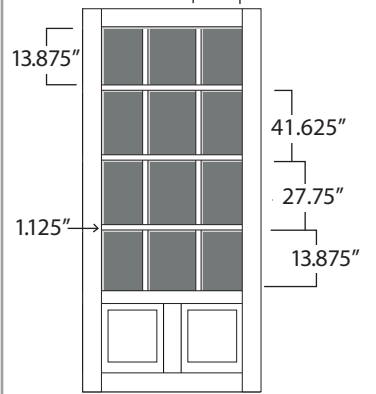

Stile: 2.5"
Middle Rails: 2.5"
Top Rail: 2.5
Bottom Rail: 3.5"
*Mutton - 1.125"