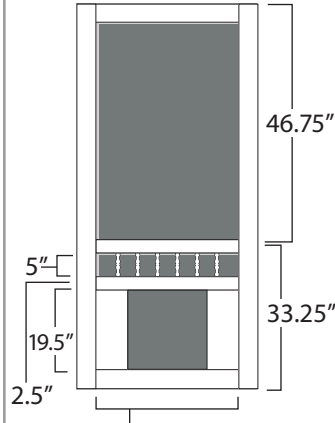

### Savannah

30" - 10.25"  
32" - 11.25"  
36" - 13.25"

Stile: 3.5"  
Rails: 2.5"  
Top & Bottom  
Rails: 3.5"  
*\*Large Gingerbread*

### Brookgreen

30" - 2.5"  
32" - 3"  
36" - 3.5"

Stile: 3.5"  
Rails: 3.5"  
Bars: 1.5"

**Scottsdale Camden**

30" - 23"  
32" - 25"  
36" - 29"

Stile: 3.5"  
Middle Rail: 2.5"  
Top & Bottom  
Rails: 3.5"  
*\*Mutton - 1.125"*

**Southport Large**

30" - 23"  
32" - 25"  
36" - 29"

Stile: 3.5"  
Middle Rails: 2.5"  
Top & Bottom  
Rails: 3.5"  
*\*Spindles 4" o/c from center*  
*\*15"x9" Pet Opening*

**Southport XL**

30" - 23"  
32" - 25"  
36" - 29"

**Multi-Lite (French Door)**

34" w X 77.75" h

Stile: 3.5"  
Rails: 2.5"  
Top & Bottom  
Rails: 3.5"  
*\*Mutton - 1.125"*

**Fullview (French Door)**

34" w X 77.75" h

Stile: 3.5"  
Rails: 2.5"  
Top & Bottom  
Rails: 3.5"