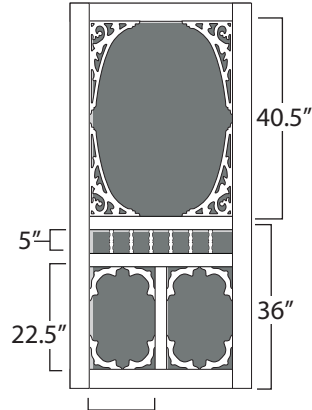

### Five Bar

30" - 2.5"  
 32" - 3"  
 36" - 3.5"

Stile: 3.5"  
 Rails: 3.5"  
 Bars: 1.5"

### Carolina

30" - 10.25"  
 32" - 11.25"  
 36" - 13.25"

Stile: 3.5"  
 Middle Rails: 2.5"  
 Top & Bottom  
 Rails: 3.5"

### Georgetown

30" - 23"  
 32" - 25"  
 36" - 29"

Stile: 3.5"  
 Middle Rails: 2.5"  
 Top & Bottom  
 Rails: 3.5"

### Charlestowne

30" - 10.25"  
 32" - 11.25"  
 36" - 13.25"

Stile: 3.5"  
 Middle Rails: 2.5"  
 Top & Bottom  
 Rails: 3.5"