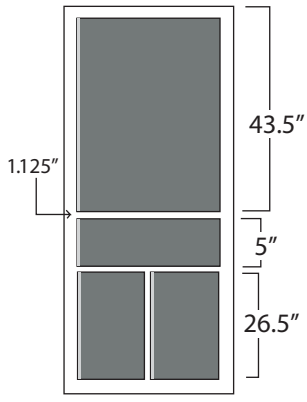

### Tradition

30" - 6.6"  
 32" - 7.3"  
 36" - 8.6"

Stile: 2.5"  
 Rails: 2.5"  
 Bottom Rail: 3.5"

**Southport Large**

30" - 23"  
32" - 25"  
36" - 29"

Stile: 3.5"  
Middle Rails: 2.5"  
Top & Bottom  
Rails: 3.5"  
*\*Spindles 4" o/c from center*  
*\*15"x9" Pet Opening*

**Southport XL**

30" - 23"  
32" - 25"  
36" - 29"

Stile: 3.5"  
Middle Rails: 2.5"  
Top & Bottom  
Rails: 3.5"  
*\*Spindles 4" o/c from center*  
*\*15"x19.5" Pet Opening*

**Wedgefield**

30" - 10.25"  
32" - 11.25"  
36" - 13.25"

30" - 7.66"  
32" - 8.33"  
36" - 9.66"

Stile: 2.5"  
Middle Rails: 2.5"  
Top Rail: 2.5  
Bottom Rail: 3.5"  
*\*Mutton - 1.125"*

**Vinyl T-Bar**

32" - 12.6875" (12 11/16)  
36" - 14.6875" (14 11/16)

Stile: 2.75"  
Middle Rails: 1.125"  
Top & Bottom  
Rail: 2.75"