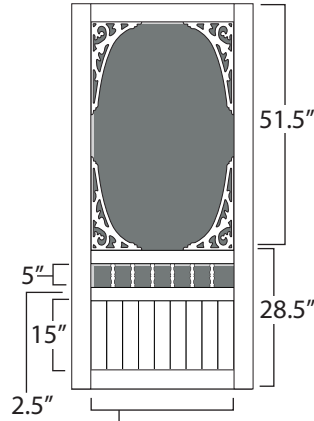

Springview

30" - 23"
32" - 25"
36" - 29"

Stile: 3.5"
Middle Rails: 2.5"
Top & Bottom
Rails: 3.5"
*Spindles 4" o/c from center
*Large Gingerbread