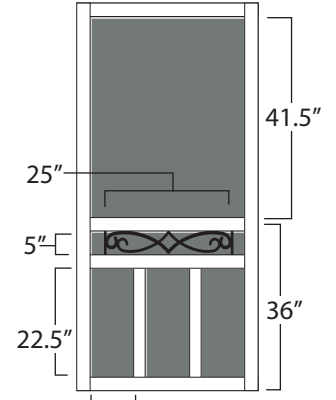

Santee

30" - 6.6"
32" - 7.3"
36" - 8.6"

Stile: 2.5"
Rails: 2.5"
Bottom Rail: 3.5"