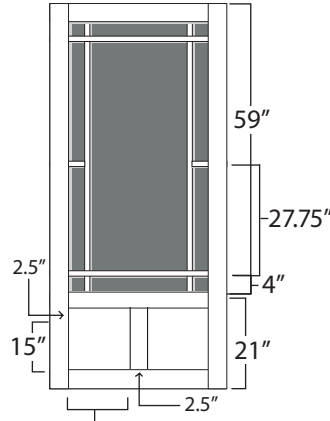

Prairie View

30" - 10.25"
32" - 11.25"
36" - 13.25"

Stile: 3.5"
Rails: 2.5"
Top & Bottom
Rails: 3.5"
* 1.125-Mutton