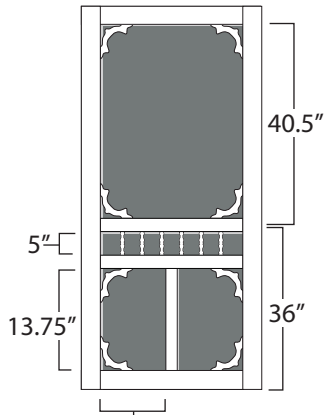

### Heritage

30" - 10.25"  
 32" - 11.25"  
 36" - 13.25"

Stile: 3.5"  
 Rails: 2.5"  
 Bottom Rail: 3.5"

### Winyah

30" - 12"  
 32" - 13"  
 36" - 15"

Stile: 2.5"  
 Rails: 2.5"  
 Bottom Rail: 3.5"

### Five Bar

30" - 2.5"  
 32" - 3"  
 36" - 3.5"

Stile: 3.5"  
 Rails: 3.5"  
 Bars: 1.5"

### Carolina

30" - 10.25"  
 32" - 11.25"  
 36" - 13.25"

Stile: 3.5"  
 Middle Rails: 2.5"  
 Top & Bottom  
 Rails: 3.5"