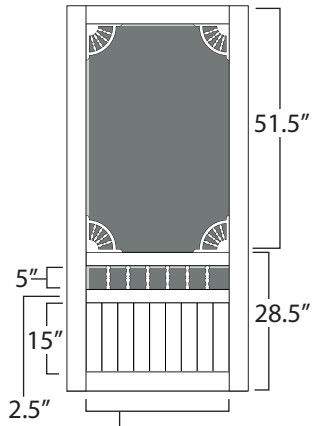

Laurel Bay

30" - 23"
32" - 25"
36" - 29"

Stile: 3.5"
Middle Rails: 2.5"
Top & Bottom
Rails: 3.5"
*Spindles 4" o/c from center
*Wagonwheel Gingerbread