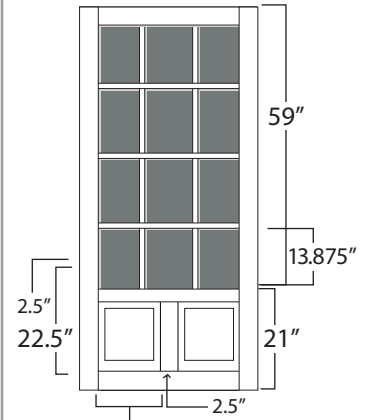

### Tradition

30" - 6.6"  
 32" - 7.3"  
 36" - 8.6"

Stile: 2.5"  
 Rails: 2.5"  
 Bottom Rail: 3.5"

### Heritage

30" - 10.25"  
 32" - 11.25"  
 36" - 13.25"

Stile: 3.5"  
 Rails: 2.5"  
 Bottom Rail: 3.5"

**Southport Large**

30" - 23"  
32" - 25"  
36" - 29"

Stile: 3.5"  
Middle Rails: 2.5"  
Top & Bottom  
Rails: 3.5"  
*\*Spindles 4" o/c from center*  
*\*15"x9" Pet Opening*

**Southport XL**

30" - 23"  
32" - 25"  
36" - 29"

Stile: 3.5"  
Middle Rails: 2.5"  
Top & Bottom  
Rails: 3.5"  
*\*Spindles 4" o/c from center*  
*\*15"x19.5" Pet Opening*

**Wedgefield**

30" - 10.25"  
32" - 11.25"  
36" - 13.25"

30" - 7.66"  
32" - 8.33"  
36" - 9.66"