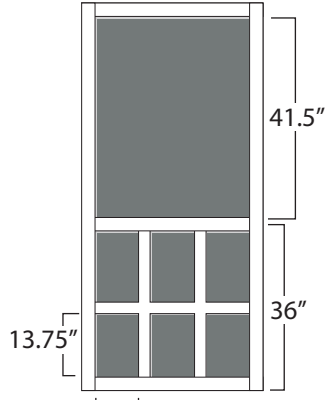

### Lafayette

30" - 11.25"  
 32" - 12.25"  
 36" - 14.25"

Stile: 2.5"  
 Rails: 2.5"  
 Bottom Rail: 3.5"

### Litchfield

30" - 11.25"  
 32" - 12.25"  
 36" - 14.25"

Stile: 2.5"  
 Rails: 2.5"  
 Bottom Rail: 3.5"  
*\*Spindles are 4" on center*

### Tradition

30" - 6.6"  
 32" - 7.3"  
 36" - 8.6"

Stile: 2.5"  
 Rails: 2.5"  
 Bottom Rail: 3.5"