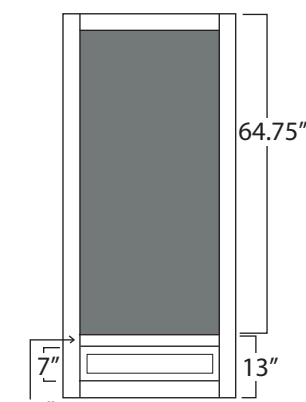

### Tradition

30" - 6.6"  
 32" - 7.3"  
 36" - 8.6"

Stile: 2.5"  
 Rails: 2.5"  
 Bottom Rail: 3.5"

**Southport Large**

30" - 23"  
32" - 25"  
36" - 29"

Stile: 3.5"  
Middle Rails: 2.5"  
Top & Bottom  
Rails: 3.5"  
*\*Spindles 4" o/c from center*  
*\*15"x9" Pet Opening*

**Southport XL**

30" - 23"  
32" - 25"  
36" - 29"

Stile: 2.5"  
Middle Rails: 2.5"  
Top Rail: 2.5  
Bottom Rail: 3.5"  
*\*Mutton - 1.125"*

**Vinyl T-Bar**

32" - 12.6875" (12 11/16)  
36" - 14.6875" (14 11/16)

Stile: 2.75"  
Middle Rails: 1.125"  
Top & Bottom  
Rail: 2.75"

**Multi-Lite (French Door)**

34" w X 77.75" h

Stile: 3.5"  
Rails: 2.5"  
Top & Bottom  
Rails: 3.5"  
*\*Mutton - 1.125"*

**Fullview (French Door)**

34" w X 77.75" h

Stile: 3.5"  
Rails: 2.5"  
Top & Bottom  
Rails: 3.5"