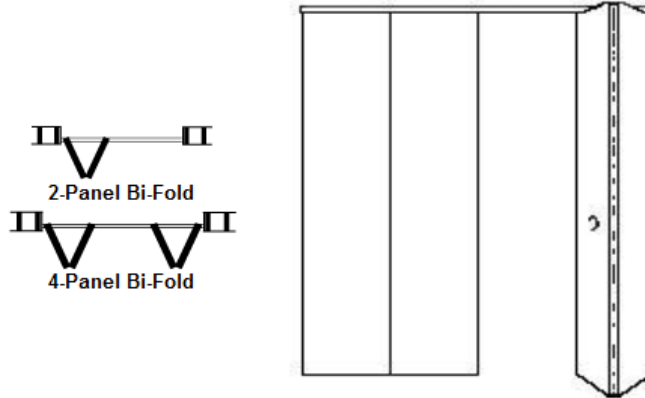

Pair Width	Item #	List
2'0"	24 SC	103.32
2'6"	30 SC	113.74
2'8"	32 SC	117.66
3'0"	36 SC	125.24

Effective 06/23/11

Cancels 09/01/08

Flush Bifold Doors

DBF

- 1-1/8" door panels
- Birch bifolds have lauan backs
- Track & hardware included
- Carton packaged units

		LL	BL
Panels		Lauan	Birch
2'0" x 6'8"	2	66.76	77.70
2'4" x 6'8"	2	71.10	81.00
2'6" x 6'8"	2	71.10	81.00
2'8" x 6'8"	2	75.30	87.46
3'0" x 6'8"	2	75.30	87.46
3'0" x 6'8"	4	126.76	148.96
4'0" x 6'8"	4	126.76	148.96
5'0" x 6'8"	4	136.80	160.96
6'0" x 6'8"	4	145.96	174.16