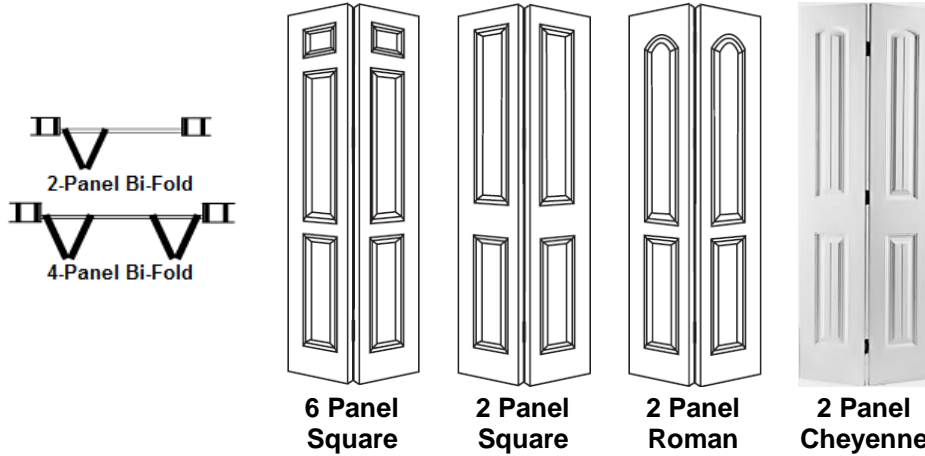

See page C9 for cased openings

**SEE OUR SALESMAN OR CALL OUR OFFICE
FOR 100 PANEL MINIMUM DROP SHIPMENT PRICES**

Effective 06/23/11

Cancels 09/01/08

Moulded Bifold Doors

DEB

- 1-3/8" primed door panels
- Flush hardboard panel backs
- Track & hardware included
- Carton packaged units