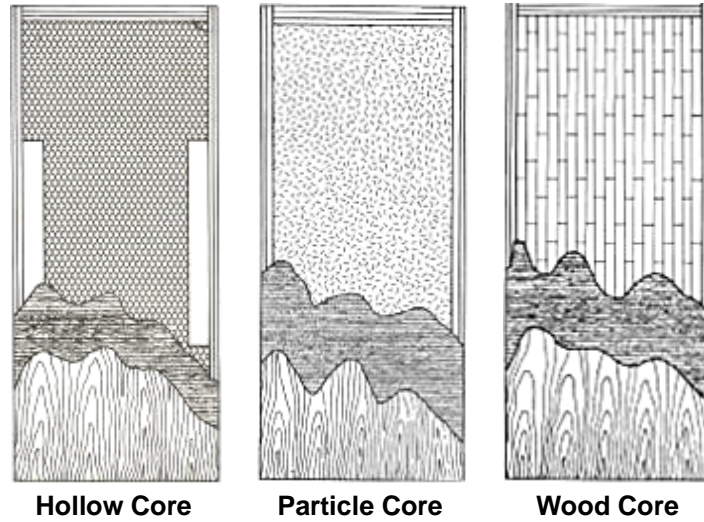

See page B7 for wood door handling & finishing instructions

Effective 06/23/11

Cancels 09/01/08

1-3/8" Flush Doors

IDFL

	HL	SL	HB	SB	SWB	HHP	HH
	Lauan		Birch			Hardboard	
	Hollow Core Fiber Stiles	Particle Core	Hollow Core Wood Stiles	Particle Core	Wood Core	Primed Fiber Stiles	Hollow Core Fiber Stiles
1'0" x 6'8"	44.26	—	59.26	—	—	—	29.25
1'2" x 6'8"	44.26	—	59.26	—	—	—	29.25
1'3" x 6'8"	44.26	—	59.26	—	—	—	29.25
1'4" x 6'8"	44.26	—	59.26	—	—	—	29.25
1'6" x 6'8"	44.26	—	59.26	120.00	—	44.70	29.25
1'8" x 6'8"	47.26	—	61.20	—	—	—	—
1'10" x 6'8"	47.26	—	61.20	—	—	—	—
2'0" x 6'8"	47.26	—	61.20	120.00	204.00	46.20	—
2'2" x 6'8"	53.26	—	65.26	—	—	—	37.50
2'4" x 6'8"	53.26	—	65.26	126.00	210.00	49.96	37.50
2'6" x 6'8"	53.26	114.00	66.76	126.00	210.00	—	—
2'8" x 6'8"	56.26	120.00	70.06	132.00	216.00	—	37.50
2'10" x 6'8"	—	—	72.76	—	—	53.86	—
3'0" x 6'8"	59.26	123.00	72.76	135.00	219.00	53.86	—
3'0" x 7'0"	72.76	—	86.26	156.00	255.00	—	—