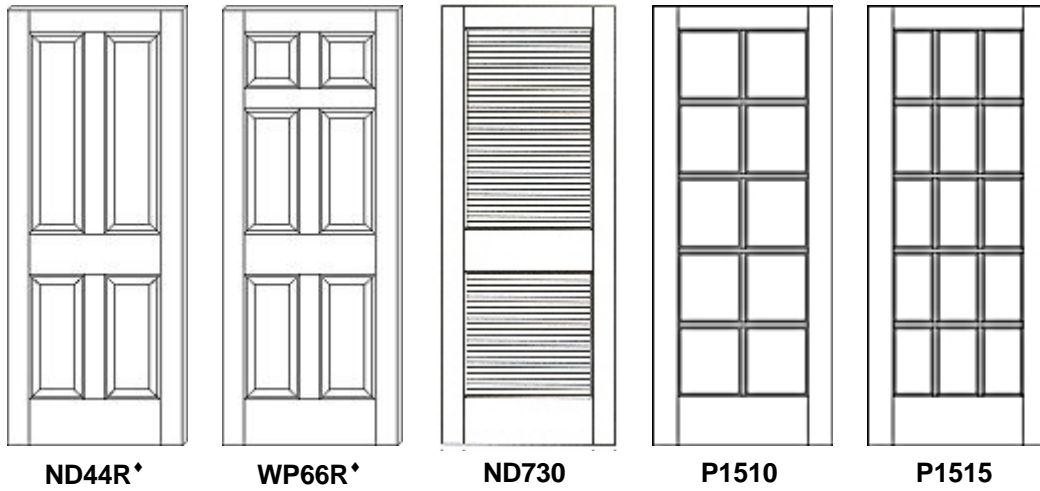

1-3/8" Pine Doors

IDP

† widths below 2'0" are 2 or 3 panel

	ND44R/WP66R	ND730 Primed	P1505/1510/1515
1'0" x 6'8"	173.86	150.46*	—
1'2" x 6'8"	173.86	—	—
1'3" x 6'8"	173.86	170.56*	—
1'4" x 6'8"	185.84	170.56*	—
1'6" x 6'8"	185.84	141.90	211.36 (1505)
1'8" x 6'8"	203.38	190.66*	—
2'0" x 6'8"	211.36	166.36	231.28 (1510)
2'2" x 6'8"	237.66	226.66*	—
2'4" x 6'8"	237.66	183.46	—
2'6" x 6'8"	237.66	190.36	271.16 (1515)
2'8" x 6'8"	253.60	199.96	287.10 (1515)
3'0" x 6'8"	271.16	216.46	287.10 (1515)

*non-stock item

Specifications

Door	Stiles	Top Rail	Cross Rail	Lock Rail	Bottom Rail	Mullions	Raised Panel
ND44R	4-1/2"	4-7/16"	N/A	7-1/2"	9-1/16"	4-1/2"	17/32"
WP66R	4-1/2"	4-7/16"	4-1/2"	7-1/2"	9-1/16"	4-1/2"	3/4"
ND730 [‡]	4-3/8"	3-15/16"	N/A	4-1/16"	8-3/8"	N/A	N/A
P1510/1515	4-1/2"	4-7/16"	N/A	N/A	9-1/16"	N/A	N/A