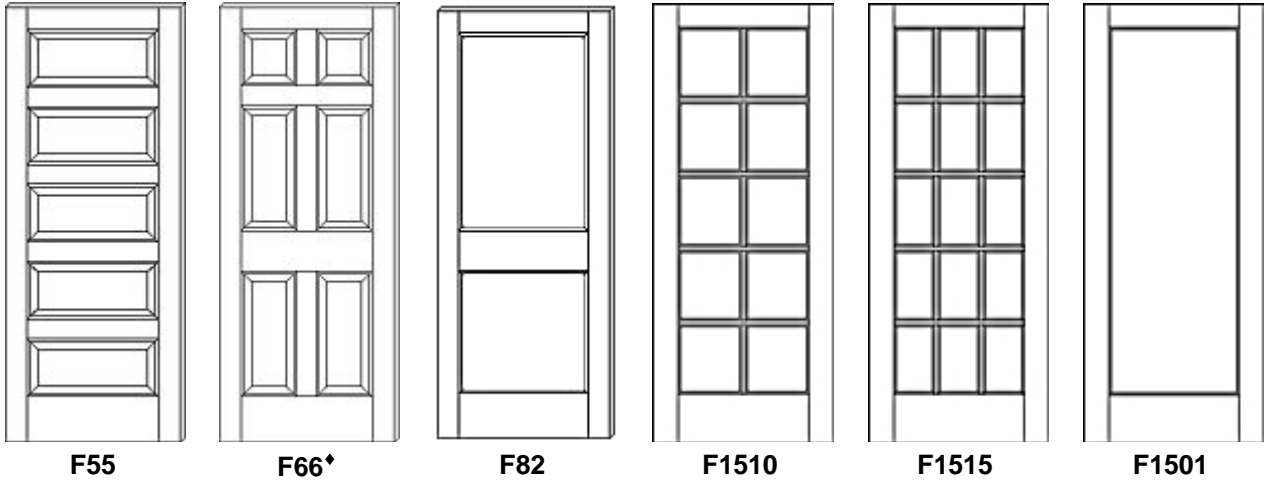

[‡]widths below 2'0" have smaller stiles

See page B7 for wood door handling & finishing instructions

Effective 06/23/11

Cancels 09/01/08

1-3/8" Fir Doors

DFI/DOI

*Widths below 2'0" are 3 panel

	F55	F66	F82 Wood Panels	F82 MDF Panels	F1510/1515	F1501
1'0" x 6'8"	—	316.10	—	—	—	—
1'3" x 6'8"	326.40	—	—	—	—	—
1'4" x 6'8"	—	316.10	358.44	—	—	—
1'6" x 6'8"	326.40	316.10	358.44	—	—	—
1'8" x 6'8"	326.40	316.10	358.44	—	—	—
2'0" x 6'8"	339.60	328.16	378.02	330.46	334.20 (1510)	—
2'4" x 6'8"	346.26	334.08	400.78	—	—	—
2'6" x 6'8"	346.26	334.08	400.78	336.40	359.74 (1515)	—
2'8" x 6'8"	346.26	334.08	400.78	336.40	389.54 (1515)	—
3'0" x 6'8"	352.64	337.12	423.84	342.50	389.54 (1515)	327.78
3'0" x 7'0"	—	—	—	—	453.38 (1515)	—

Specifications

Door	Stiles	Top Rail	Cross Rail	Lock Rail	Bottom Rail	Mullions	Raised Panel
F55	3-1/2" or 4-1/2"	4-1/2"	4-1/2"	N/A	9-1/4"	N/A	1/2"
F66	3-1/2" or 4-1/2"	4-1/2"	4-1/2"	7-1/2"	9-1/4"	4-1/2"	1/2"
F82	3-1/2" or 4-1/2"	4-1/2"	N/A	7-1/2"	9-1/4"	N/A	1/4"
F1501	4-1/2"	4-1/2"	N/A	N/A	9-1/4"	N/A	N/A
F1510/1515	4-1/2"	4-1/2"	N/A	N/A	9-1/4"	N/A	N/A