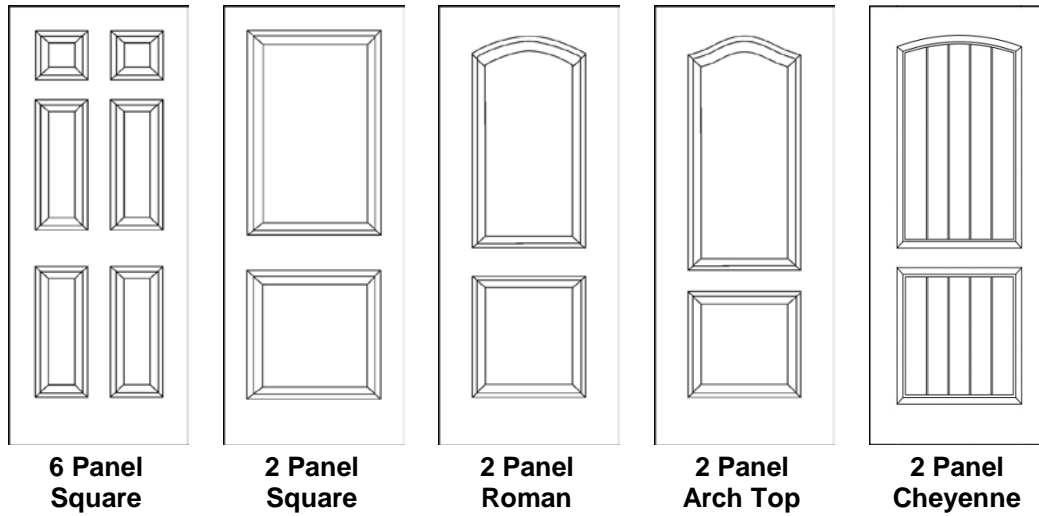

See page B7 for wood door handling & finishing instructions

Effective 06/23/11

Cancels 09/01/08

1-3/8" Moulded Doors

DEI

	EL	ELFJ	ELS	ELFS	CAR	CAIM	CL	CHEY
	6 Panel Square Textured Fiber Stiles	6 Panel Square Textured Wood Stiles	6 Panel Square Smooth Hollow	6 Panel Square Smooth Solid	2 Panel Square Smooth	2 Panel Roman Smooth	2 Panel Arch Top Textured	2 Panel Cheyenne Smooth
1'0" x 6'8"	52.66	*	52.66	*	52.66	52.66	*	52.66
1'2" x 6'8"	*	*	52.66	117.76	52.66	*	*	*
1'3" x 6'8"	52.66	*	52.66	*	*	52.66	52.66	52.66
1'4" x 6'8"	52.66	*	52.66	*	52.66	52.66	52.66	52.66
1'6" x 6'8"	52.66	56.56	52.66	117.76	52.66	52.66	52.66	52.66
1'8" x 6'8"	57.16	*	57.16	117.76	57.16	57.16	57.16	57.16
1'10" x 6'8"	*	*	57.16	*	57.16	*	*	*
2'0" x 6'8"	57.16	61.06	57.16	117.76	57.16	57.16	57.16	57.16
2'2" x 6'8"	*	*	60.76	*	*	*	*	*
2'4" x 6'8"	60.76	64.66	60.76	131.26	60.76	60.76	60.76	60.76
2'6" x 6'8"	62.86	66.76	62.86	131.26	62.86	62.86	62.86	62.86
2'8" x 6'8"	64.66	68.56	64.66	135.76	64.66	64.66	64.66	64.66
2'10" x 6'8"	67.66	*	*	*	67.66	*	*	*
3'0" x 6'8"	67.66	71.56	67.66	143.26	67.66	67.66	67.66	67.66